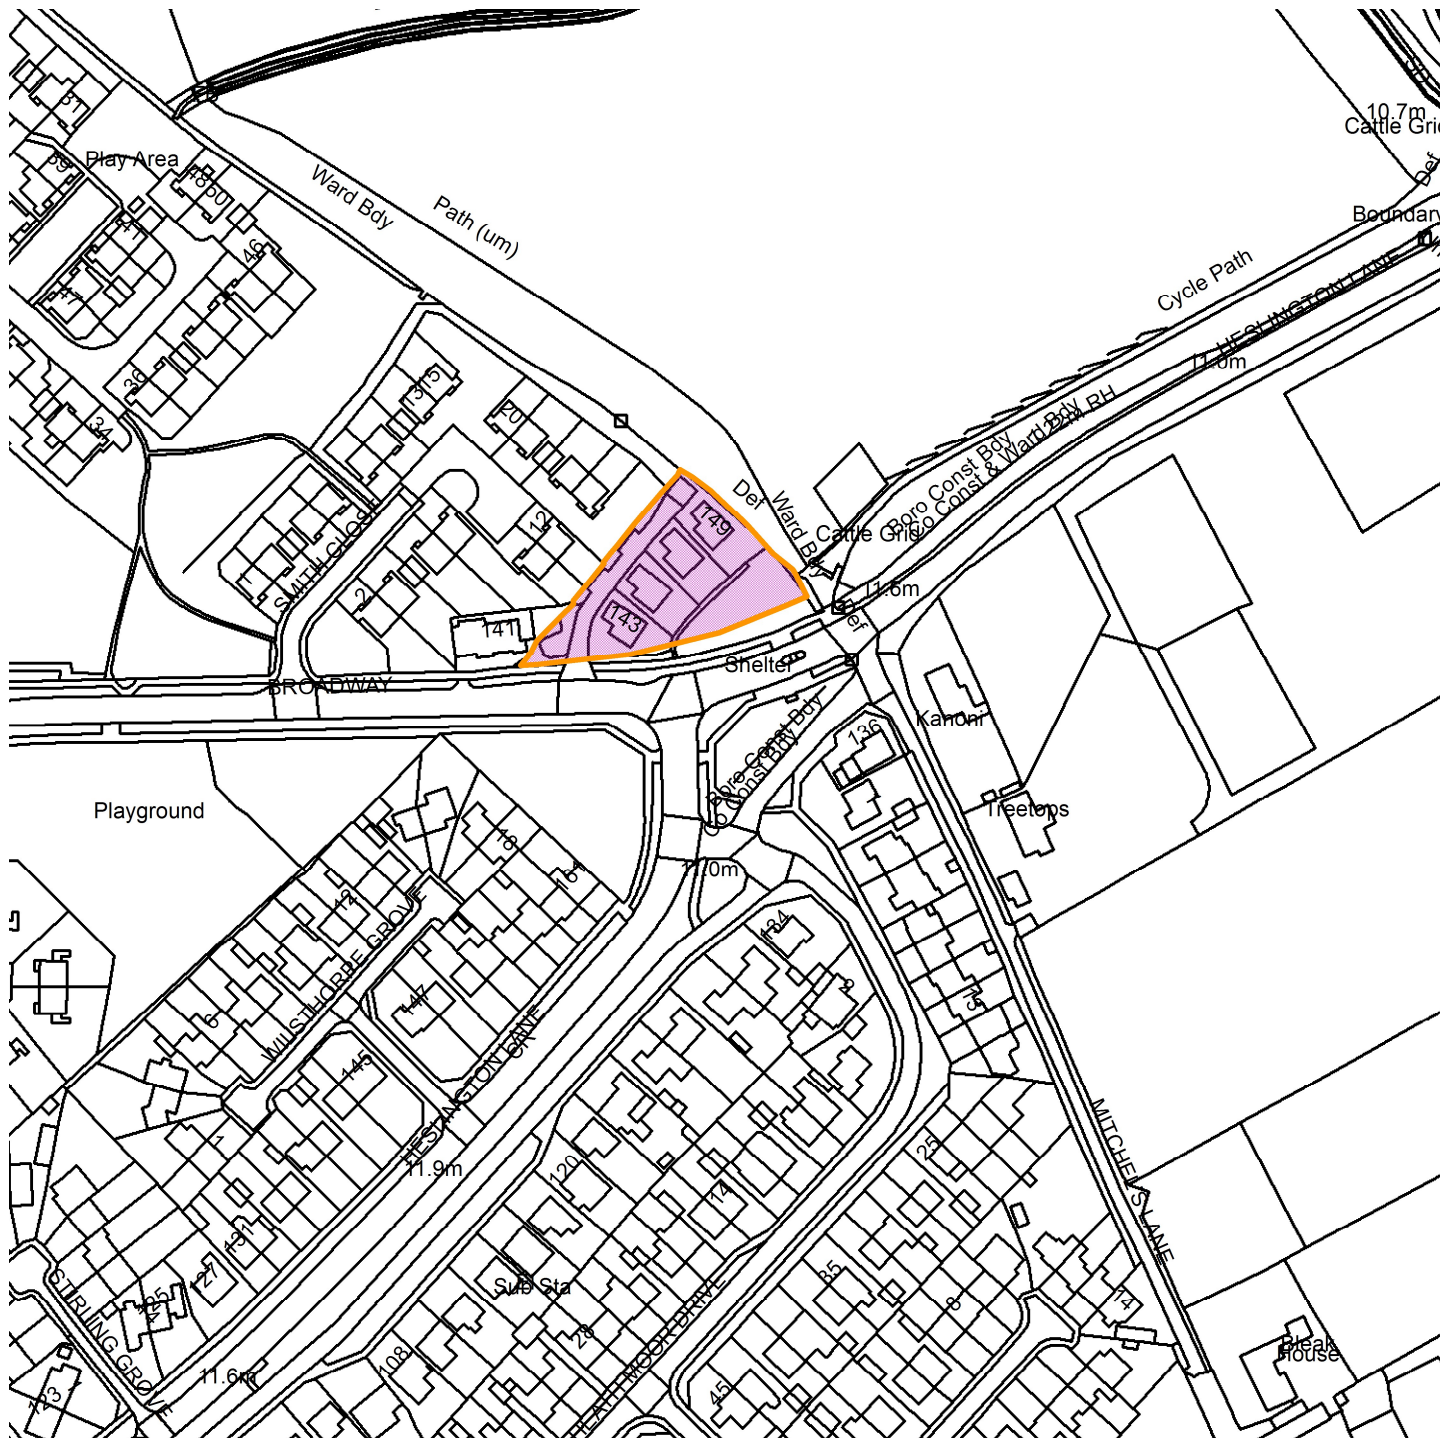

Land Adjacent To 141 Broadway York

22/01122/FUL

GIS by ESRI (UK)

Scale : 1:2061

Reproduced from the Ordnance Survey map with the permission of the Controller of Her Majesty's Stationery Office © Crown Copyright 2000.

Unauthorised reproduction infringes Crown Copyright and may lead to prosecution or civil proceedings.

Produced using ESRI (UK)'s MapExplorer 2.0 - <http://www.esriuk.com>

Organisation	City of York Council
Department	Directorate of Place
Comments	Site Location Plan
Date	06 June 2023
SLA Number	Not Set